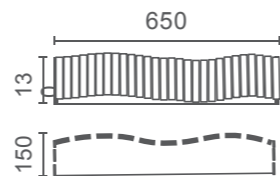

Yuca

APLIQUE PARED WALL LAMP

Ref:	Color:
YUCA	Natural / Nature
Bombilla/Bulb	1xE27 max 60W no incl.
Material	Metal + Madera Fresno / Metal + Ash Wood
Medidas/Dimensions	500x120x170 mm
EEI	A++ aB

Gingo

APLIQUE PARED WALL LAMP

Ref:	Color:
GINGO	Natural / Nature
Bombilla/Bulb	2xE27 max 60W no incl.
Material	Metal + Madera Fresno / Metal + Ash Wood
Difusor/Difuser	Cristal / Glass
Medidas/Dimensions	650x150x130 mm
EEI	A++ aB