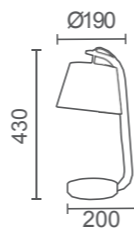

PIEDESALÓN
FLOOR LAMP

Ref:	Color:
CORINA	Natural / Nature
Bombilla/Bulb	1xE27 max 60W no incl.
Material	Madera Fresno / Ash Wood
Pantalla/Lampshade	Textil Crudo / Ivory Textil
Cable/Wire	Textil Plancha / Iron Textile
Medidas/Dimensions	360x300x1550 mm
EEI	A++ aB

LÁMPARA SOBREMESA
TABLE LAMP

Ref:	Color:
CINDY	Natural / Nature
Bombilla/Bulb	1xE27 max 60W no incl.
Material	Madera Fresno / Ash Wood
Pantalla/Lampshade	Textil Crudo / Ivory Textil
Cable/Wire	Textil Plancha / Iron Textile
Medidas/Dimensions	200x190x430 mm
EEI	A++ aB