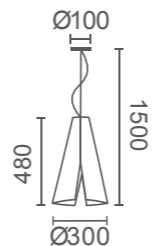

Iron de metal - ceiling cover metal-Iron

New

Peonia

Abedul