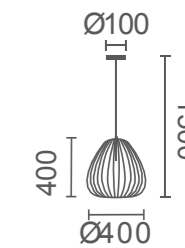

New
Flox

LÁMPARA COLGANTE
PENDANT LAMP

Ref:	Color:
FLOX	Natural / Nature
Bombilla/Bulb	2xE27 max 60W noincl.
Material	Madera Fresno / Ash Wood
Cable/Wire	Textil Marrón / Brown Textile
Medidas/Dimensions	580x150x160 mm
EEI	A++ aB

Retama

LÁMPARA COLGANTE
PENDANT LAMP

Ref:	Color:
RETAMA	Natural / Nature
Bombilla/Bulb	1xE27 max 60W noincl.
Material	Madera / Wood
Cable/Wire	Textil Marrón / Brown Textile
Medidas/Dimensions	Ø400x400x1500 mm
EEI	A++ aB