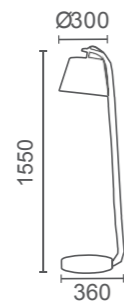

PIEDESALÓN
FLOOR LAMP

Ref:	Color:
CORINA	Natural / Nature
Bombilla/Bulb	1xE27 max 60W no incl.
Material	Madera Fresno / Ash Wood
Pantalla/Lampshade	Textil Crudo / Ivory Textil
Cable/Wire	Textil Plancha / Iron Textile
Medidas/Dimensions	360x300x1550 mm
EEI	A++ aB

LÁMPARA SOBREMESA
TABLE LAMP

Ref:	Color:
CINDY	Natural / Nature
Bombilla/Bulb	1xE27 max 60W no incl.
Material	Madera Fresno / Ash Wood
Pantalla/Lampshade	Textil Crudo / Ivory Textil
Cable/Wire	Textil Plancha / Iron Textile
Medidas/Dimensions	200x190x430 mm
EEI	A++ aB