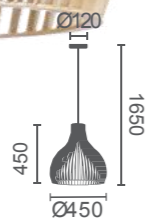

Tilo

WOOD
PENDANT LAMP

Ref.	Color:
TILO	Natural / Nature
Cable/Wire	Textil Marrón / Brown Textile
TILO-BLACK	Negro-Natural / Black-Nature
Cable/Wire	Textil Negro / Black Textile
Bombilla/Bulb	1xE27 max 60W no incl.
Material	Madera / Wood Medidas/Dimensions
	Ø450x450x1650 mm EEI A++ aB

Olmo

LÁMPARA COLGANTE
PENDANT LAMP

Ref.	Color:
OLMO	Natural / Nature
Bombilla/Bulb	1xE27 max 60W no incl.
Material	Madera / Wood
Cable/Wire	Textil Marrón / Brown Textile
Medidas/Dimensions	Ø220x220x1420 mm
EEI	A++ aB