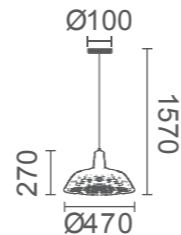

Paraiso

LÁMPARA COLGANTE PENDANT LAMP

Ref:	Color:
A1721-S-COFFE	Café / Coffe
Bombilla/Bulb	1xE27 max 60W no incl.
Material	Mimbre / Wicker
Cable/Wire	Negro / Black
Medidas/Dimensions	Ø380x230x1430 mm
EEI	A++ aB

Almez

LÁMPARA COLGANTE PENDANT LAMP

Ref:	Color:
A1721L-NAT	Natural / Nature
Bombilla/Bulb	1xE27 max 60W no incl.
Material	Mimbre / Wicker
Cable/Wire	Negro / Black
Medidas/Dimensions	Ø470x270x1570 mm
EEI	A++ aB