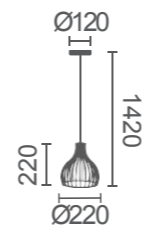

Tilo

WOOD
PENDANT LAMP

Ref.	Color:
TILO	Natural / Nature
Cable/Wire	Textil Marrón / Brown Textile
TILO-BLACK	Negro-Natural / Black-Nature
Cable/Wire	Textil Negro / Black Textile
Bombilla/Bulb	1xE27 max 60W no incl.
Material	Madera / Wood Medidas/Dimensions
	Ø450x450x1650 mm EEI A++ aB

Olmo

LÁMPARA COLGANTE
PENDANT LAMP

Ref.	Color:
OLMO	Natural / Nature
Bombilla/Bulb	1xE27 max 60W no incl.
Material	Madera / Wood
Cable/Wire	Textil Marrón / Brown Textile
Medidas/Dimensions	Ø220x220x1420 mm
EEI	A++ aB