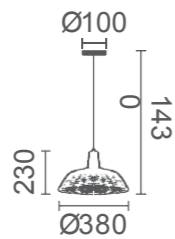

Paraiso

LÁMPARA COLGANTE PENDANT LAMP

Ref:	Color:
A1721-S-COFFE	Café / Coffe
Bombilla/Bulb	1xE27 max 60W no incl.
Material	Mimbre / Wicker
Cable/Wire	Negro / Black
Medidas/Dimensions	Ø380x230x1430 mm
EEI	A++ aB

Almez

LÁMPARA COLGANTE PENDANT LAMP

Ref:	Color:
A1721L-NAT	Natural / Nature
Bombilla/Bulb	1xE27 max 60W no incl.
Material	Mimbre / Wicker
Cable/Wire	Negro / Black
Medidas/Dimensions	Ø470x270x1570 mm
EEI	A++ aB