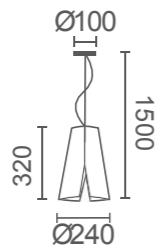

Iron de metal - ceiling cover metal-Iron

New

Peonia

Abedul